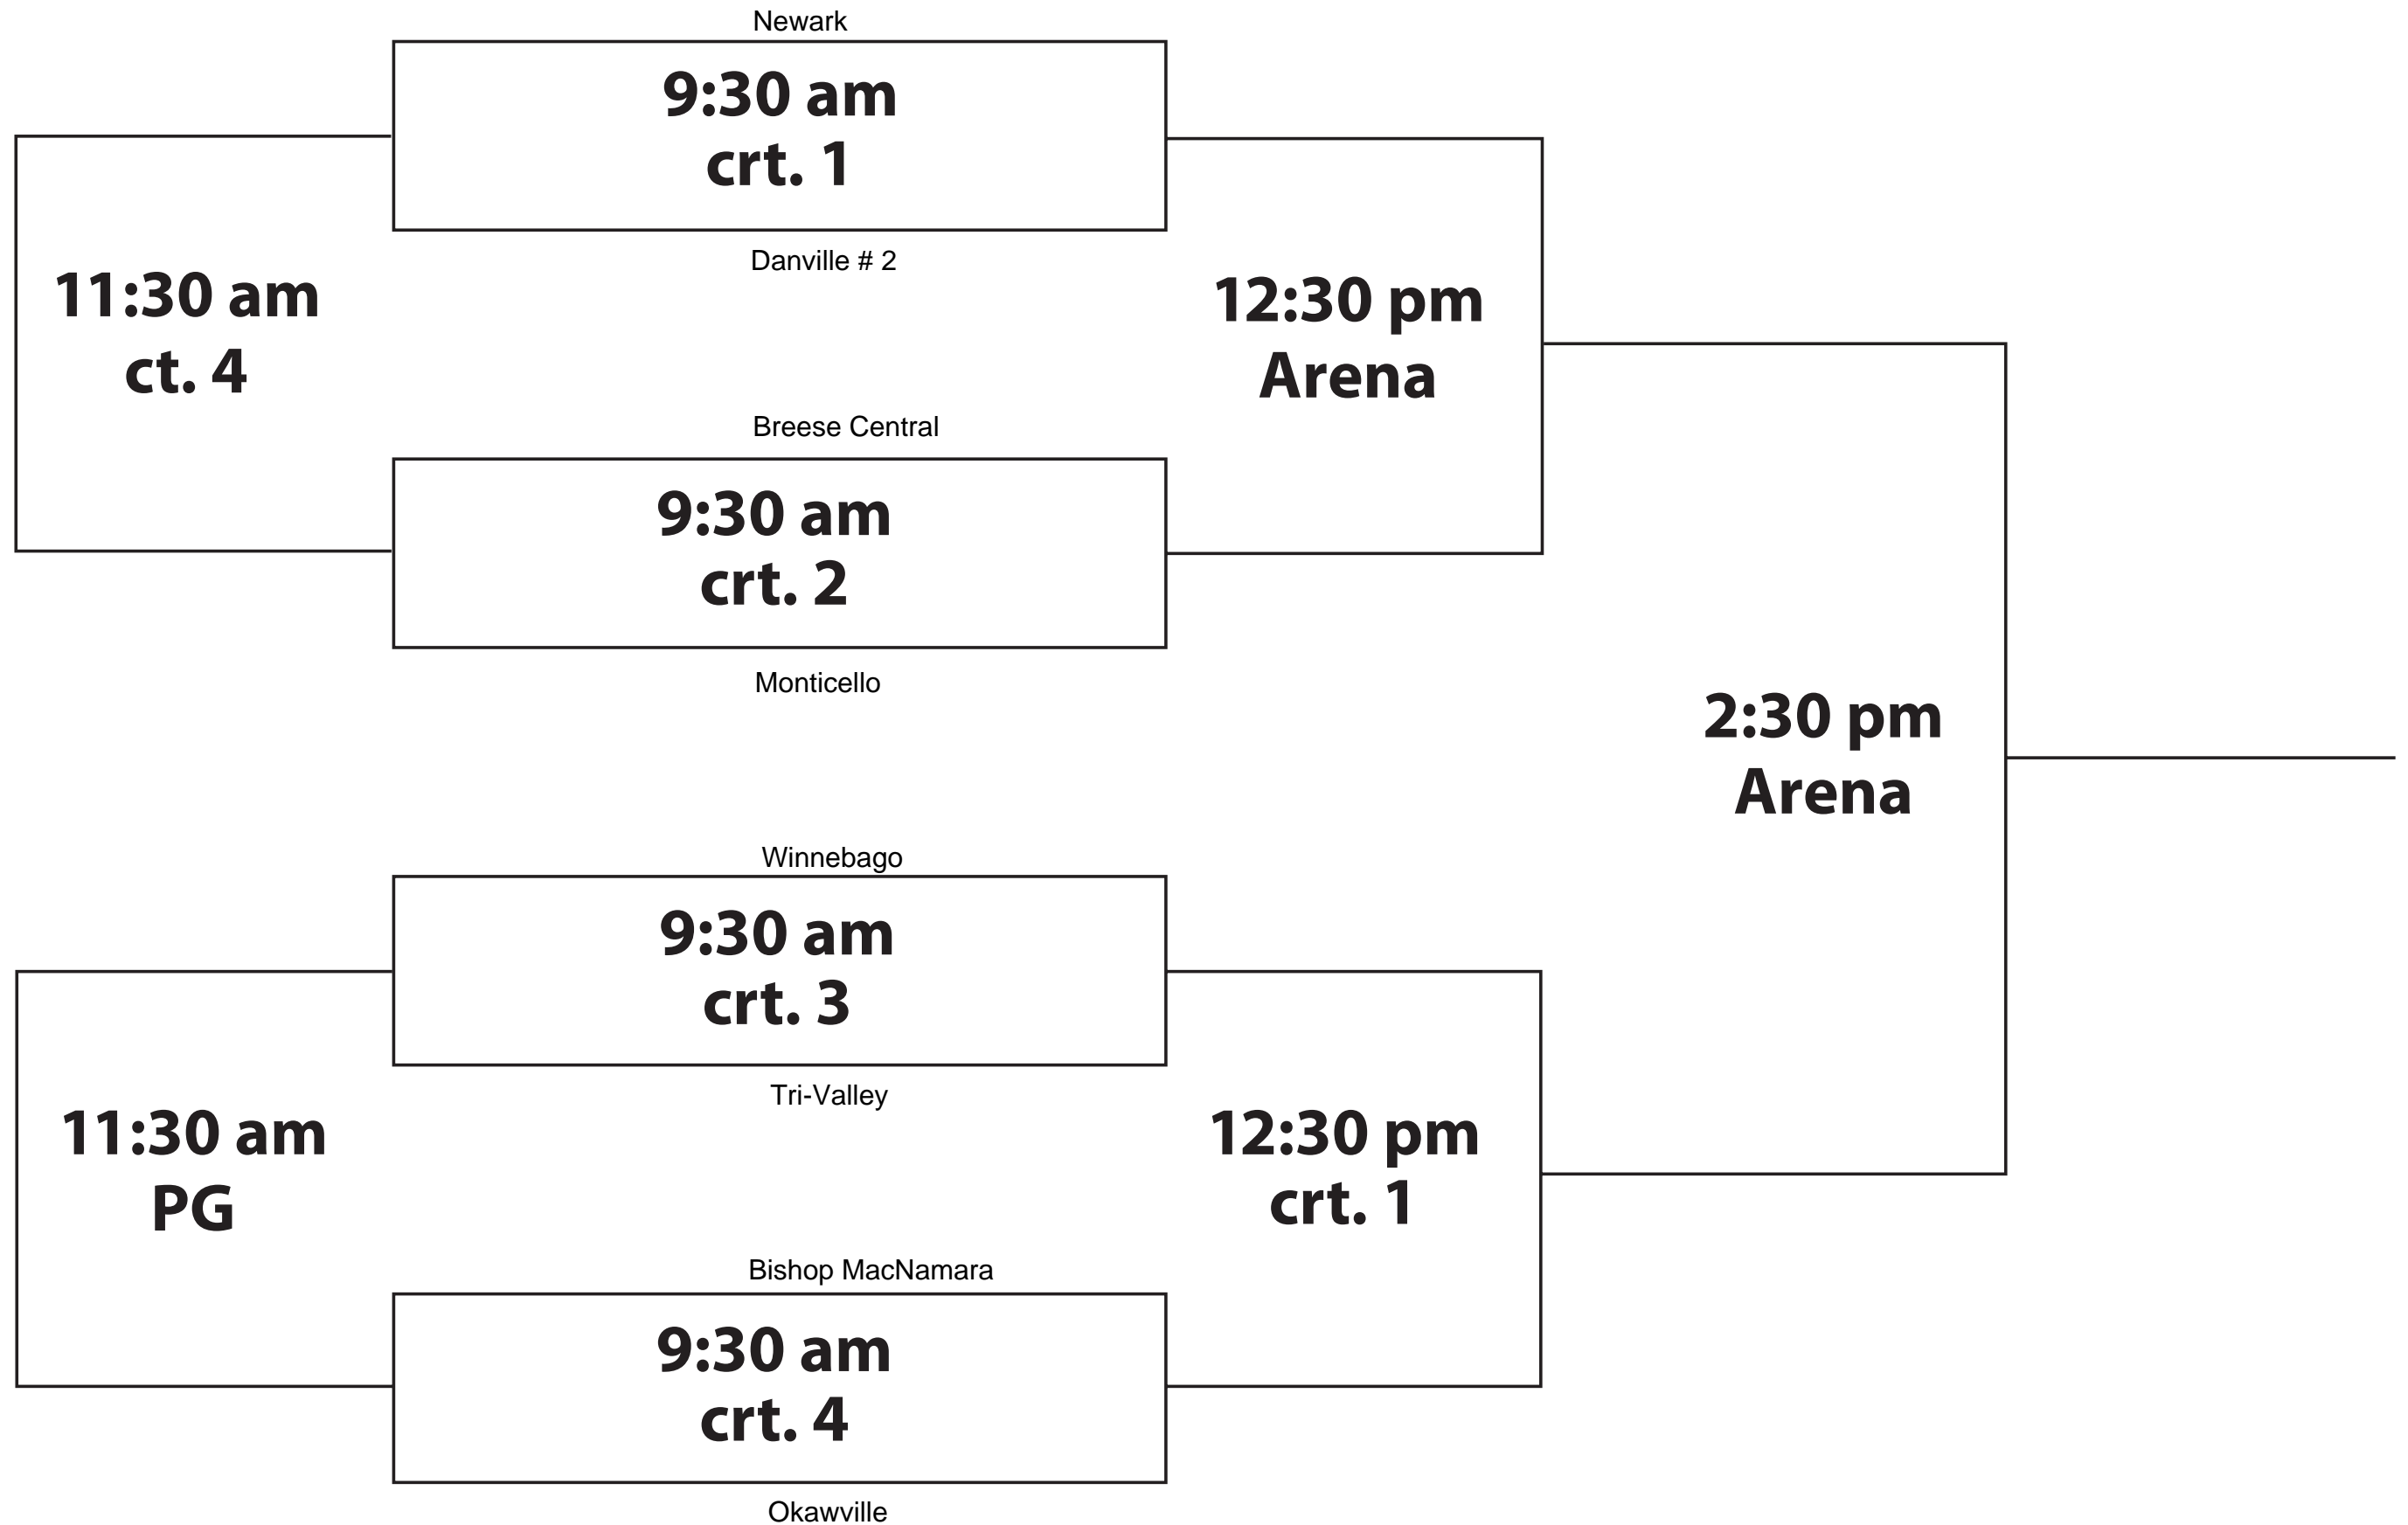

2015 TITAN SHOOTOUT

1A/2A CHAMPIONSHIP TOURNAMENT

2015 TITAN SHOOTOUT

1A/2A CONSOLATION TOURNAMENT

2015 TITAN SHOOTOUT

3A/4A CHAMPIONSHIP TOURNAMENT

2015 TITAN SHOOTOUT

3A/4A CONSOLATION TOURNAMENT

2015 TITAN SUMMMER SHOOTOUT

9:00 A.M.			
PG	Bishop McNamara	vs.	Monmouth Roseville
1	Peoria Christian	vs.	Monticello
2	Newark	vs.	Fisher
3	Tri-Point	vs.	Danville #2
4	Bradley Bourbonnais	vs.	Plainfield South
Arena	Normal Community	vs.	Jacksonville

11:00 A.M.			
PG	Jacksonville	vs.	Plainfield South
1	Monmouth Roseville	vs.	Danville #2
2	Bishop McNamara	vs.	Tri-Point
3	Fischer	vs.	Monticello
4	Newark	vs.	Peoria Christian
Arena	Normal Community	vs.	Bradley Bourbonnais