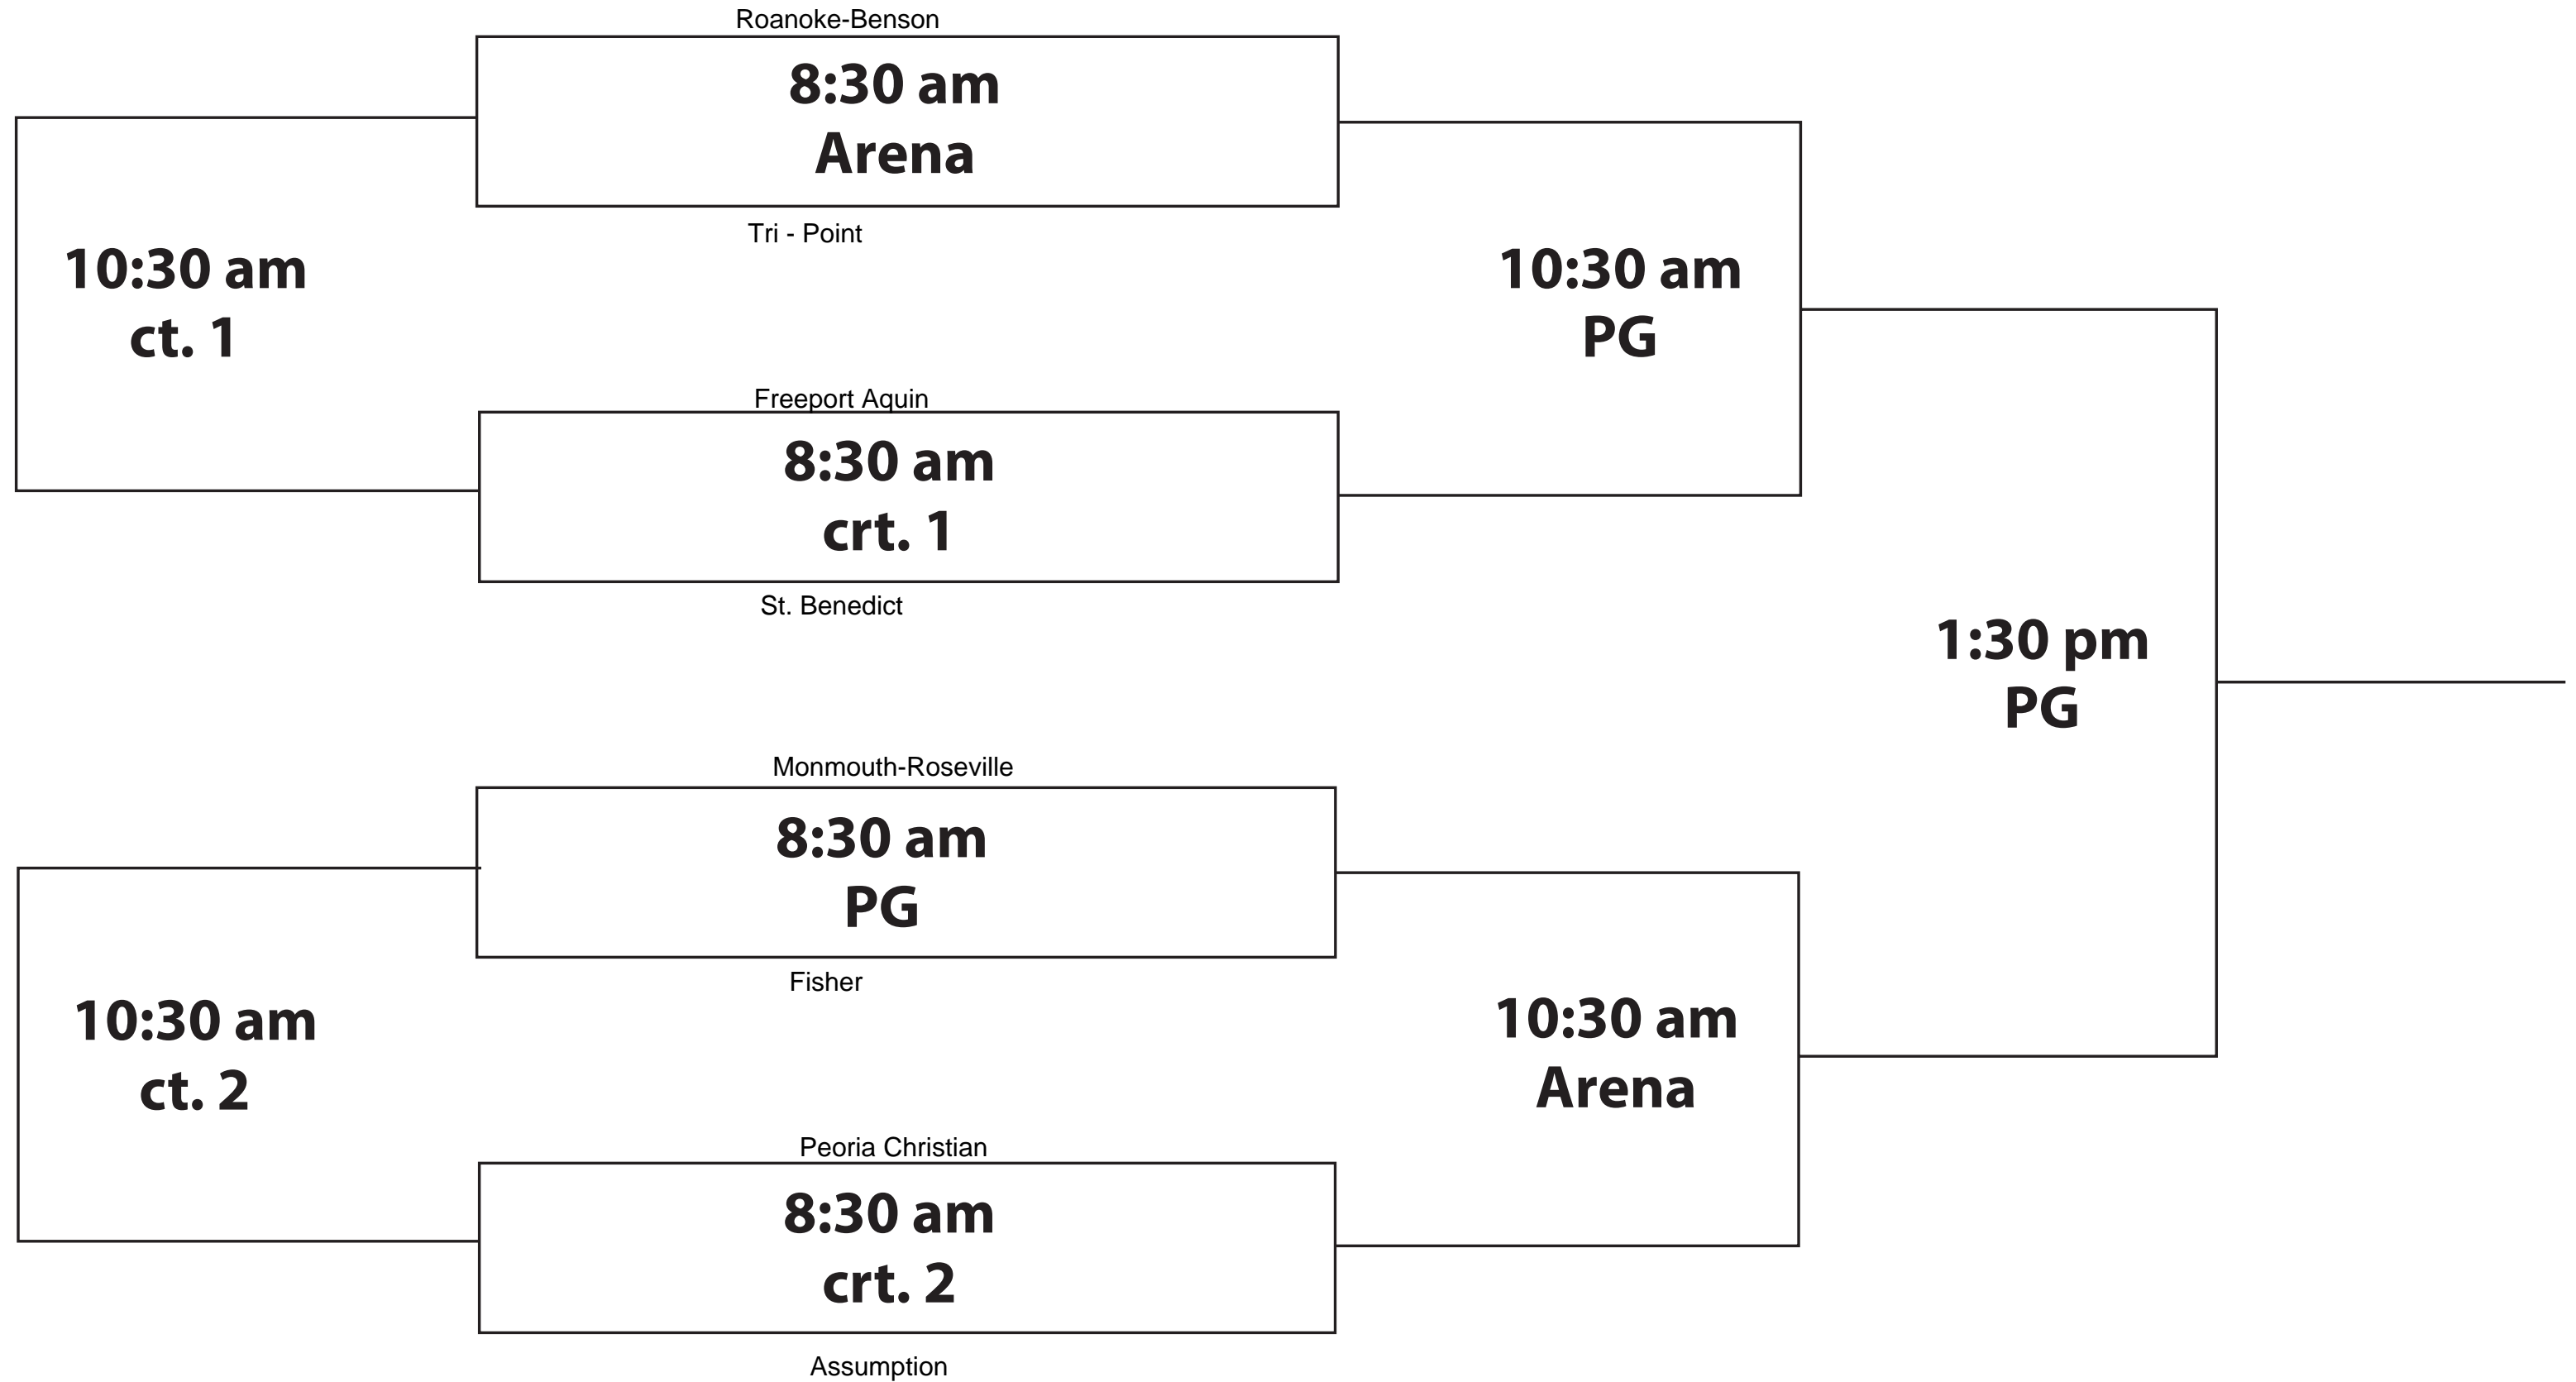

2015 TITAN SHOOTOUT

1A/2A CHAMPIONSHIP TOURNAMENT

2015 TITAN SHOOTOUT

1A/2A CONSOLATION TOURNAMENT

2015 TITAN SHOOTOUT

3A/4A CHAMPIONSHIP TOURNAMENT

2015 TITAN SHOOTOUT

3A/4A CONSOLATION TOURNAMENT

2015 TITAN SUMMMER SHOOTOUT

9:00 A.M.			
PG	Bishop McNamara	vs.	Monmouth Roseville
1	Peoria Christian	vs.	Monticello
2	Newark	vs.	Fisher
3	Tri-Point	vs.	Danville #2
4	Bradley Bourbonnais	vs.	Plainfield South
Arena	Normal Community	vs.	Jacksonville

11:00 A.M.			
PG	Jacksonville	vs.	Plainfield South
1	Monmouth Roseville	vs.	Danville #2
2	Bishop McNamara	vs.	Tri-Point
3	Fischer	vs.	Monticello
4	Newark	vs.	Peoria Christian
Arena	Normal Community	vs.	Bradley Bourbonnais