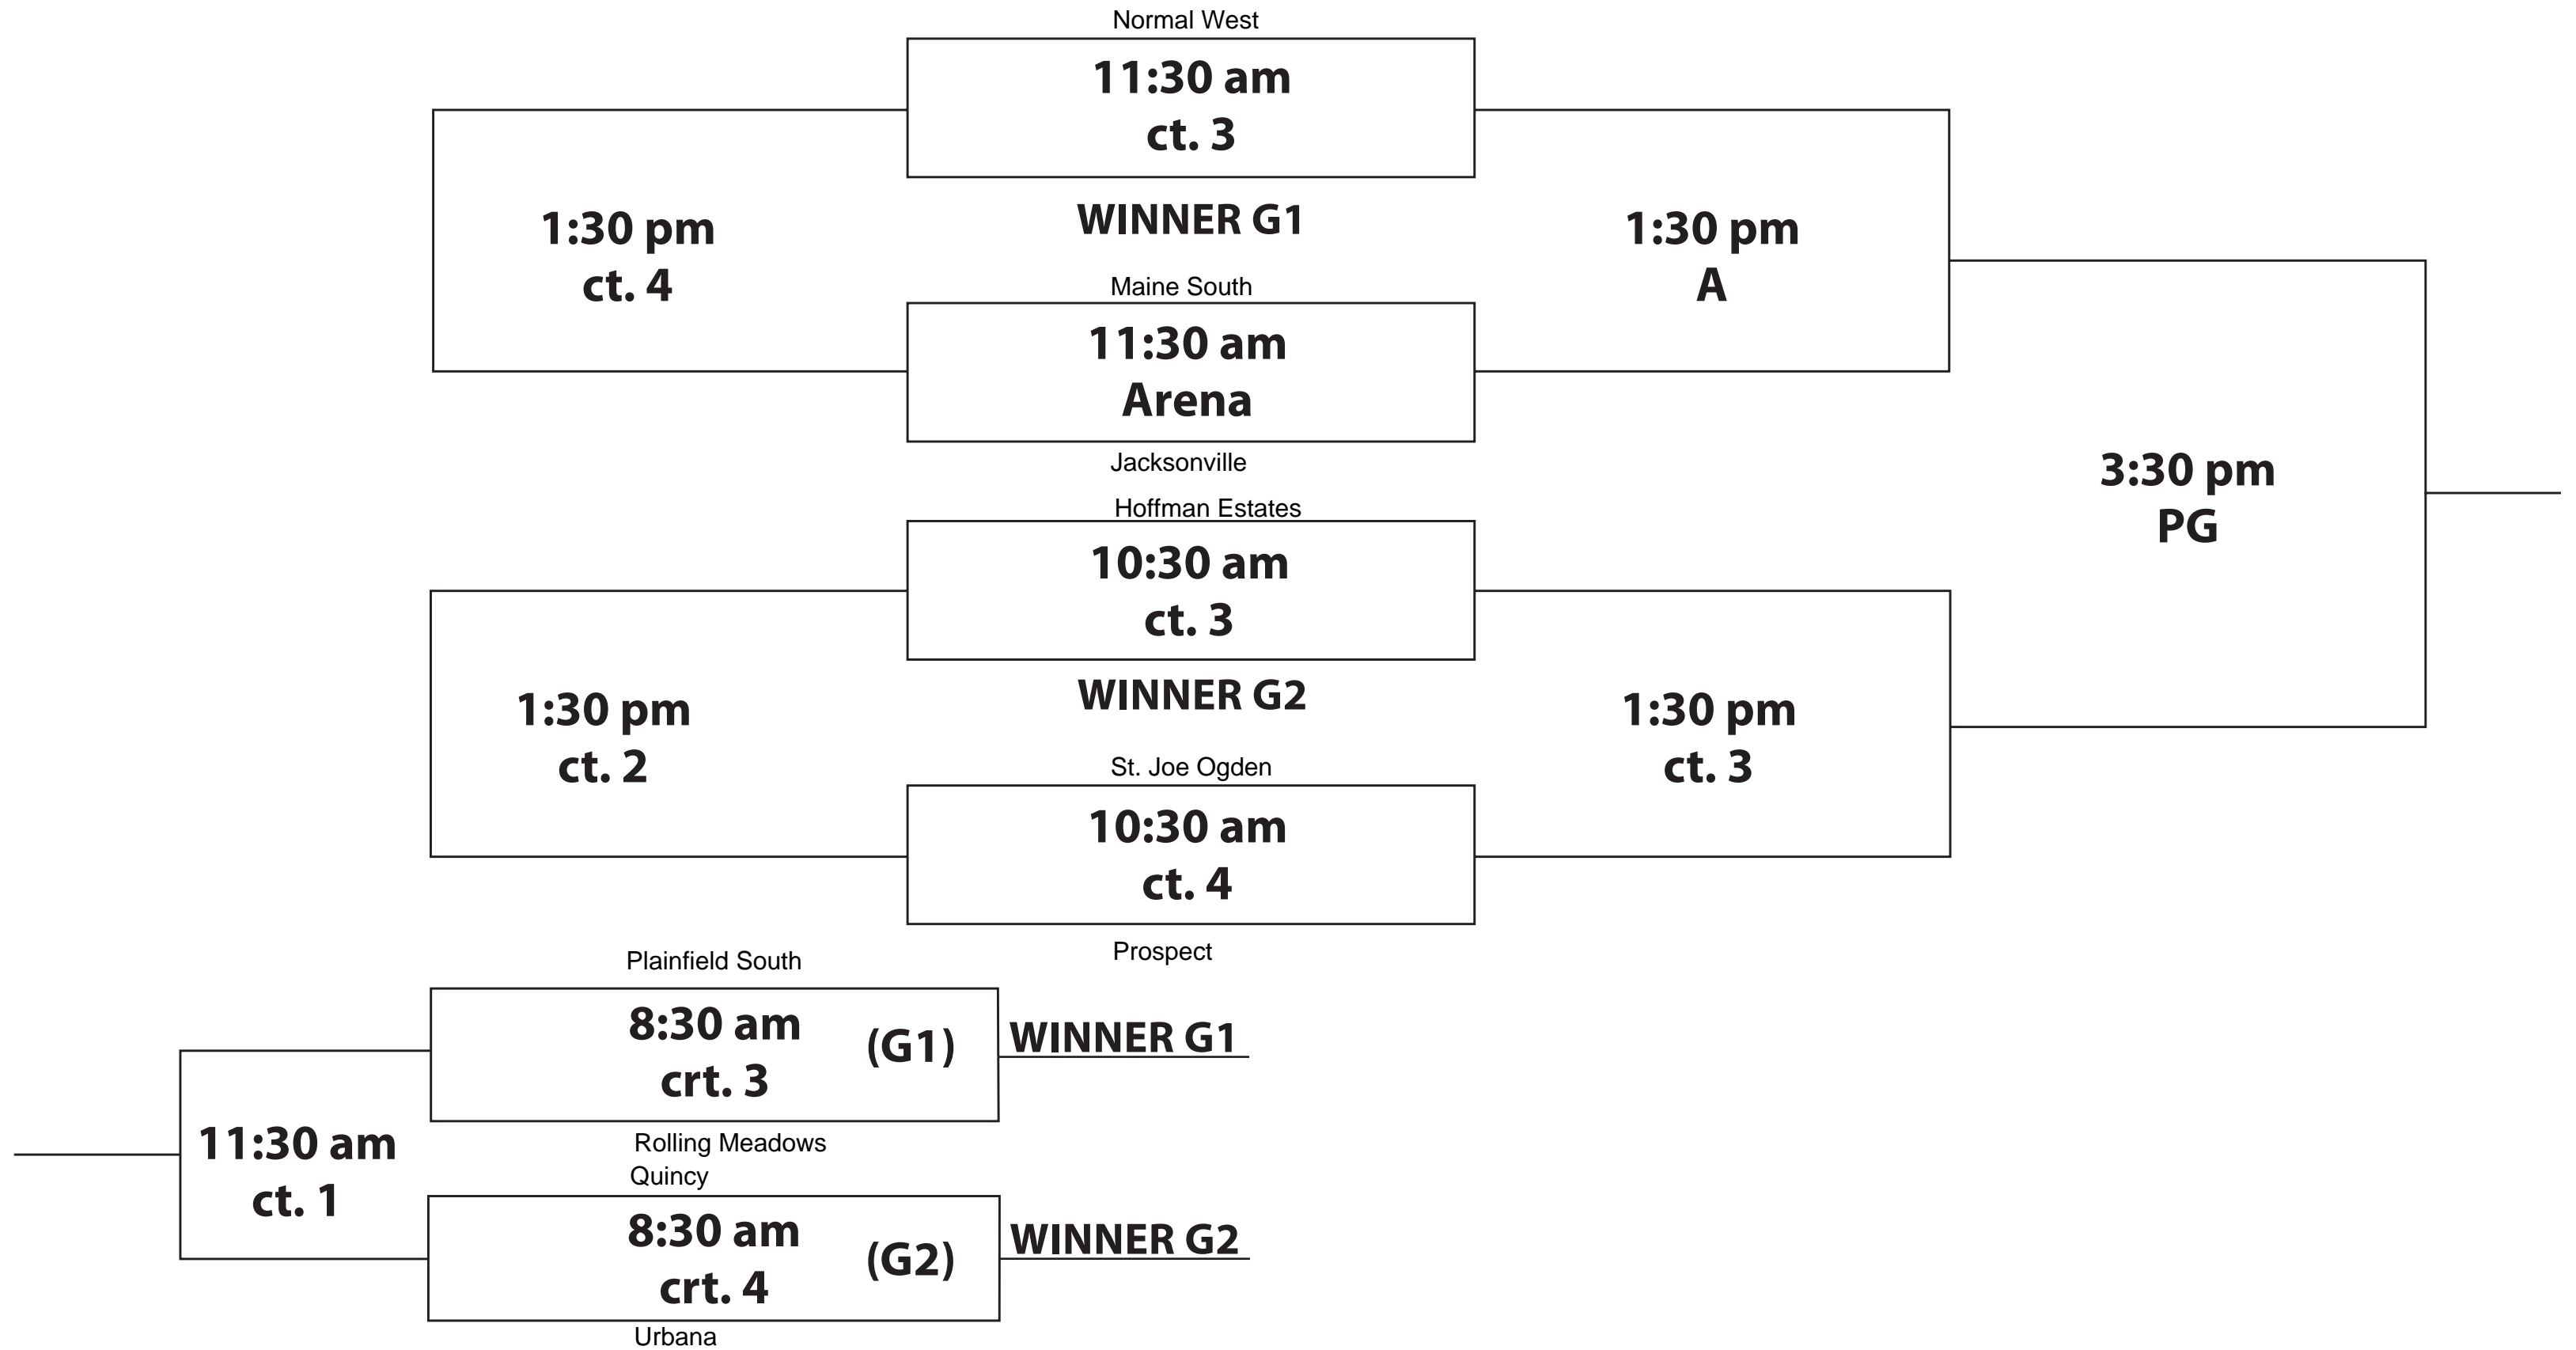

2015 TITAN SHOOTOUT

1A/2A CHAMPIONSHIP TOURNAMENT

2015 TITAN SHOOTOUT

1A/2A CONSOLATION TOURNAMENT

2015 TITAN SHOOTOUT

3A/4A CHAMPIONSHIP TOURNAMENT

2015 TITAN SHOOTOUT

3A/4A CONSOLATION TOURNAMENT

2015 TITAN SUMMMER SHOOTOUT

9:00 A.M.			
PG	Bishop McNamara	vs.	Monmouth Roseville
1	Peoria Christian	vs.	Monticello
2	Newark	vs.	Fisher
3	Tri-Point	vs.	Danville #2
4	Bradley Bourbonnais	vs.	Plainfield South
Arena	Normal Community	vs.	Jacksonville

11:00 A.M.			
PG	Jacksonville	vs.	Plainfield South
1	Monmouth Roseville	vs.	Danville #2
2	Bishop McNamara	vs.	Tri-Point
3	Fischer	vs.	Monticello
4	Newark	vs.	Peoria Christian
Arena	Normal Community	vs.	Bradley Bourbonnais