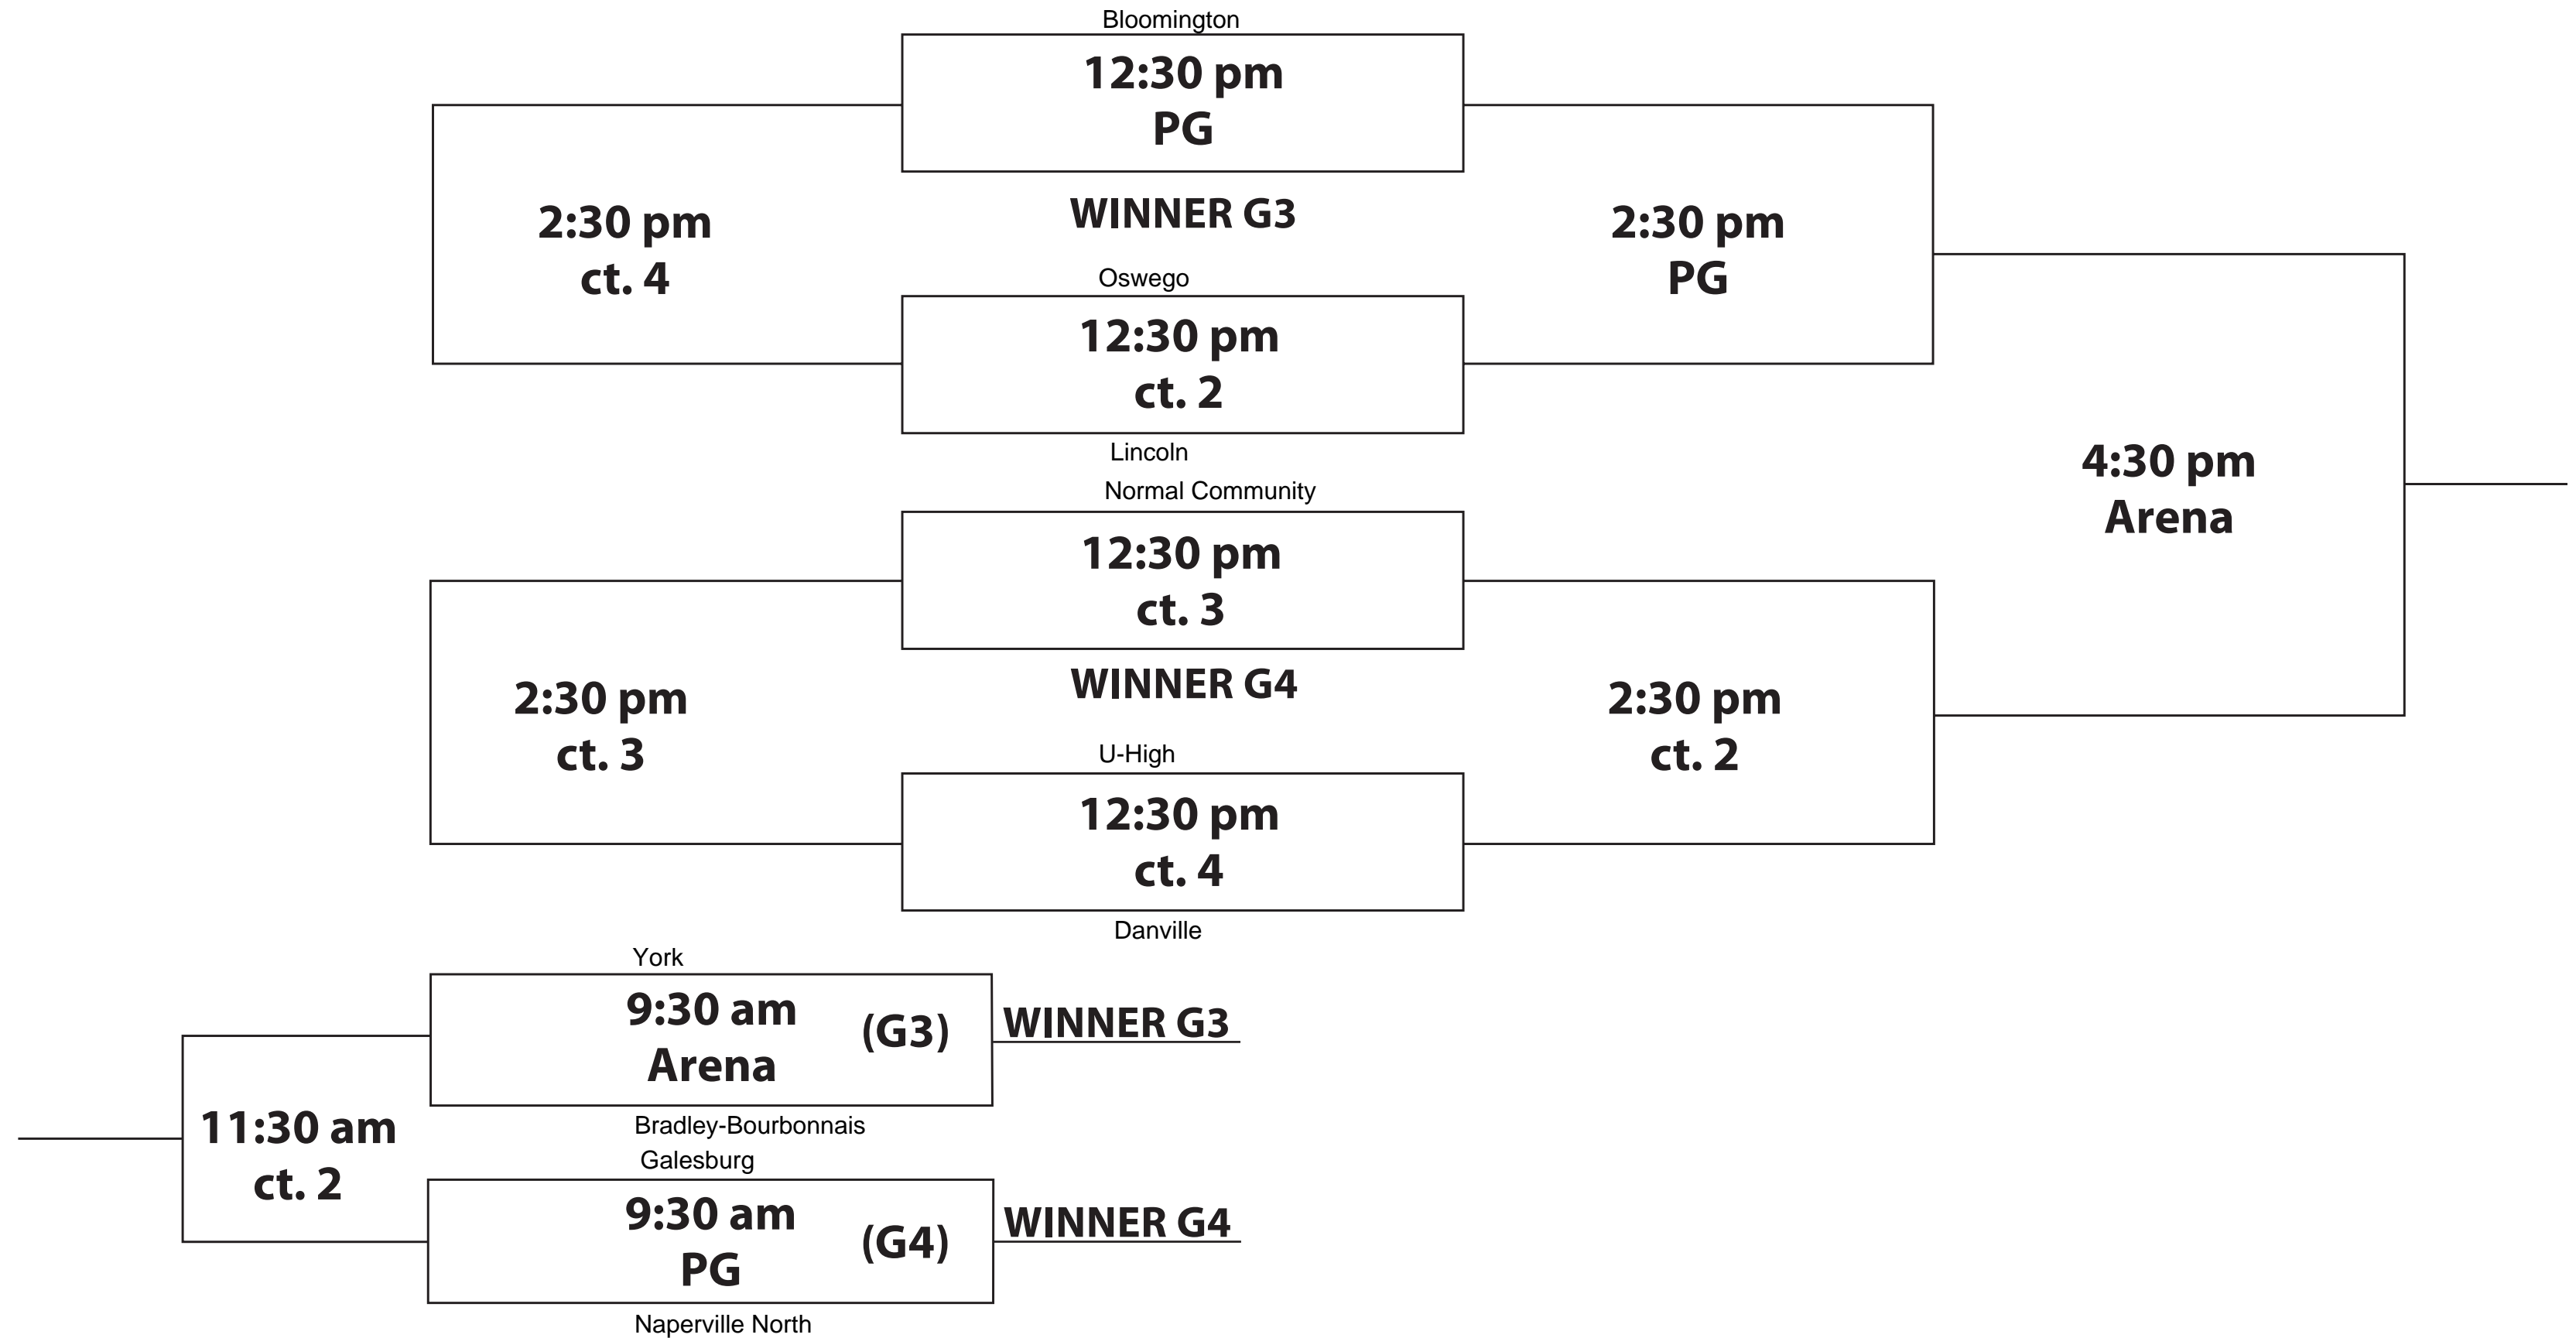

2015 TITAN SHOOTOUT

1A/2A CHAMPIONSHIP TOURNAMENT

2015 TITAN SHOOTOUT

1A/2A CONSOLATION TOURNAMENT

2015 TITAN SHOOTOUT

3A/4A CHAMPIONSHIP TOURNAMENT

2015 TITAN SHOOTOUT

3A/4A CONSOLATION TOURNAMENT

2015 TITAN SUMMMER SHOOTOUT

9:00 A.M.			
PG	Bishop McNamara	vs.	Monmouth Roseville
1	Peoria Christian	vs.	Monticello
2	Newark	vs.	Fisher
3	Tri-Point	vs.	Danville #2
4	Bradley Bourbonnais	vs.	Plainfield South
Arena	Normal Community	vs.	Jacksonville

11:00 A.M.			
PG	Jacksonville	vs.	Plainfield South
1	Monmouth Roseville	vs.	Danville #2
2	Bishop McNamara	vs.	Tri-Point
3	Fischer	vs.	Monticello
4	Newark	vs.	Peoria Christian
Arena	Normal Community	vs.	Bradley Bourbonnais